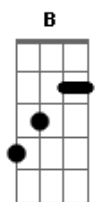

Tori Kelly - Fill a Heart

Tom: G

(forma dos acordes no tom de E)

Capostrate na 3ª casa

Intro: E A

E A
There are so many lives struggling to fight
E A
Just a little bit more
E A
Trying to provide, barely getting by
E A
Could be right next door

(E A)

E A
You feel like giving up
E A
Doubts are growing but you gotta keep on somehow
E A
Hear the sound of hope, let everybody know
E A
We have the power to turn this around

[Pré-Refrão]

A Dbm B A
No one should be left alone in the dark
With love fill a broken heart
E A Dbm B A

Dbm B A Dbm
B A
No need to look very far, right here is where it starts
E A
Feed a soul, fill a heart

Acordes

© ukulele-chords.com

© ukulele-chords.com

© ukulele-chords.com

© ukulele-chords.com

© ukulele-chords.com