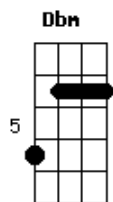

Tori Kelly - Fill a Heart

Tom: G

(forma dos acordes no tom de E)

Capostrate na 3ª casa

Intro: E A

E A
There are so many lives struggling to fight
E A
Just a little bit more
E A
Trying to provide, barely getting by
E A
Could be right next door

Dbm B A Dbm
B A
No need to look very far, right here is where it starts
E A
Feed a soul, fill a heart

Acordes

© ukulele-chords.com

© ukulele-chords.com

© ukulele-chords.com

© ukulele-chords.com

© ukulele-chords.com