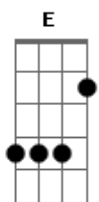

Tori Kelly - Fill a Heart

Tom: G

(forma dos acordes no tom de E)

Capostrate na 3ª casa

Intro: E A

E A
There are so many lives struggling to fight
E A
Just a little bit more
E A
Trying to provide, barely getting by
E A
Could be right next door

(E A)

E A
You feel like giving up
E A
Doubts are growing but you gotta keep on somehow
E A
Hear the sound of hope, let everybody know
E A
We have the power to turn this around

[Pré-Refrão]

A Dbm B A
No one should be left alone in the dark
With love fill a broken heart
E A Dbm B A

Dbm B A Dbm
B A
No need to look very far, right here is where it starts
E A
Feed a soul, fill a heart

Acordes

© ukulele-chords.com

© ukulele-chords.com

© ukulele-chords.com

© ukulele-chords.com

© ukulele-chords.com