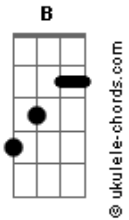

Toto - Rosanna

tom:

G (forma dos acordes no tom de A)

Afinação: D G C F A D

All I wanna do when I wake up in the morning is see your
Eyes, Rosanna, Rosanna

I never thought that a girl like you could ever care for me

Rosanna

All I wanna do in the middle of the evening is hold you
Tight, Rosanna, Rosanna

I didn't know you were looking for more than I could ever be

Not quite a year since she went away, Rosanna yeah
Now she's gone and I have to say

Meet you all the way
Meet you all the way, Rosanna yeah
Meet you all the way
Meet you all the way, Rosanna yeah

I can see your face still shining through the window on the
Other side, Rosanna, Rosanna

I didn't know that a girl like you could make me feel so sad

Rosanna

All I wanna tell you is now you'll never ever have to
Compromise, Rosanna, Rosanna

I never thought that losing you could ever hurt so bad

Acordes

Am G C F C G
Not quite a year since she went away, Rosanna yeah
Am G C F C G
Now she's gone and I have to say

G C (Am7) Dm7 F C G
Meet you all the way
G C (Am7) Dm7 F C G
Meet you all the way, Rosanna yeah
G C (Am7) Dm7 F C G
Meet you all the way
G C (Am7) Dm7 F C G A
Meet you all the way, Rosanna yeah

A G Gbm7 A D
G F Em7

Am G C F C G
Not quite a year since she went away, Rosanna yeah
Am G C F C G
Now she's gone and I have to say

G C (Am7) Dm7 F C G
Meet you all the way (Yeah, Hey, Yeah)
G C (Am7) Dm7 F C G
Meet you all the way, Rosanna yeah
G C (Am7) Dm7 F C G
Meet you all the way (Uhuuu, Yeah)
G C (Am7) Dm7 F C G A
Meet you all the way, Rosanna yeah

G C (Am7) Dm7 F C G
Meet you all the way
G C (Am7) Dm7 F C G
Meet you all the way, Rosanna yeah
G C (Am7) Dm7 F C G
Meet you all the way
G C (Am7) Dm7 F C G A
Meet you all the way, Rosanna yeah

4x A
12x A B C B A