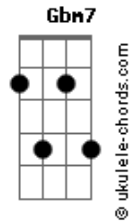

Toto - Rosanna

tom:

G (forma dos acordes no tom de A)

Afinação: D G C F A D

All I wanna do when I wake up in the morning is see your
Eyes, Rosanna, Rosanna

I never thought that a girl like you could ever care for me

Rosanna

All I wanna do in the middle of the evening is hold you
Tight, Rosanna, Rosanna

I didn't know you were looking for more than I could ever be

Not quite a year since she went away, Rosanna yeah
Now she's gone and I have to say

Meet you all the way
Meet you all the way, Rosanna yeah
Meet you all the way
Meet you all the way, Rosanna yeah

I can see your face still shining through the window on the
Other side, Rosanna, Rosanna

I didn't know that a girl like you could make me feel so sad

Rosanna

All I wanna tell you is now you'll never ever have to
Compromise, Rosanna, Rosanna

I never thought that losing you could ever hurt so bad

Acordes

Am G C F C G
Not quite a year since she went away, Rosanna yeah
Am G C F C G
Now she's gone and I have to say

G C (Am7) Dm7 F C G
Meet you all the way
G C (Am7) Dm7 F C G
Meet you all the way, Rosanna yeah
G C (Am7) Dm7 F C G
Meet you all the way
G C (Am7) Dm7 F C G A
Meet you all the way, Rosanna yeah

A G Gbm7 A D
G F Em7

Am G C F C G
Not quite a year since she went away, Rosanna yeah
Am G C F C G
Now she's gone and I have to say

G C (Am7) Dm7 F C G
Meet you all the way (Yeah, Hey, Yeah)
G C (Am7) Dm7 F C G
Meet you all the way, Rosanna yeah
G C (Am7) Dm7 F C G
Meet you all the way (Uhuuu, Yeah)
G C (Am7) Dm7 F C G A
Meet you all the way, Rosanna yeah

G C (Am7) Dm7 F C G
Meet you all the way
G C (Am7) Dm7 F C G
Meet you all the way, Rosanna yeah
G C (Am7) Dm7 F C G
Meet you all the way
G C (Am7) Dm7 F C G A
Meet you all the way, Rosanna yeah

4x A
12x A B C B A