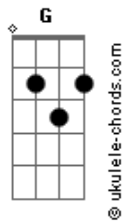

Toto - Rosanna

tom:

G (forma dos acordes no tom de A)

Afinação: D G C F A D

All I wanna do when I wake up in the morning is see your
Eyes, Rosanna, Rosanna

I never thought that a girl like you could ever care for me

Rosanna

All I wanna do in the middle of the evening is hold you
Tight, Rosanna, Rosanna

I didn't know you were looking for more than I could ever be

Not quite a year since she went away, Rosanna yeah
Now she's gone and I have to say

Meet you all the way
Meet you all the way, Rosanna yeah
Meet you all the way
Meet you all the way, Rosanna yeah

I can see your face still shining through the window on the
Other side, Rosanna, Rosanna

I didn't know that a girl like you could make me feel so sad

Rosanna

All I wanna tell you is now you'll never ever have to
Compromise, Rosanna, Rosanna

I never thought that losing you could ever hurt so bad

Acordes

Am G C F C G
Not quite a year since she went away, Rosanna yeah
Am G C F C G
Now she's gone and I have to say

G C (Am7) Dm7 F C G
Meet you all the way
G C (Am7) Dm7 F C G
Meet you all the way, Rosanna yeah
G C (Am7) Dm7 F C G
Meet you all the way
G C (Am7) Dm7 F C G A
Meet you all the way, Rosanna yeah

A G Gbm7 A D
G F Em7

Am G C F C G
Not quite a year since she went away, Rosanna yeah
Am G C F C G
Now she's gone and I have to say

G C (Am7) Dm7 F C G
Meet you all the way (Yeah, Hey, Yeah)
G C (Am7) Dm7 F C G
Meet you all the way, Rosanna yeah
G C (Am7) Dm7 F C G
Meet you all the way (Uhuuu, Yeah)
G C (Am7) Dm7 F C G A
Meet you all the way, Rosanna yeah

G C (Am7) Dm7 F C G
Meet you all the way
G C (Am7) Dm7 F C G
Meet you all the way, Rosanna yeah
G C (Am7) Dm7 F C G
Meet you all the way
G C (Am7) Dm7 F C G A
Meet you all the way, Rosanna yeah

4x A
12x A B C B A