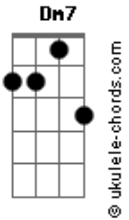

Toto - Rosanna

tom:

G (forma dos acordes no tom de A)

Afinação: D G C F A D

All I wanna do when I wake up in the morning is see your
Eyes, Rosanna, Rosanna

I never thought that a girl like you could ever care for me

Rosanna

All I wanna do in the middle of the evening is hold you
Tight, Rosanna, Rosanna

I didn't know you were looking for more than I could ever be

Not quite a year since she went away, Rosanna yeah
Now she's gone and I have to say

Meet you all the way
Meet you all the way, Rosanna yeah
Meet you all the way
Meet you all the way, Rosanna yeah

I can see your face still shining through the window on the
Other side, Rosanna, Rosanna

I didn't know that a girl like you could make me feel so sad

Rosanna

All I wanna tell you is now you'll never ever have to
Compromise, Rosanna, Rosanna

I never thought that losing you could ever hurt so bad

Acordes

Am G C F C G
Not quite a year since she went away, Rosanna yeah
Am G C F C G
Now she's gone and I have to say

G C (Am7) Dm7 F C G
Meet you all the way
G C (Am7) Dm7 F C G
Meet you all the way, Rosanna yeah
G C (Am7) Dm7 F C G
Meet you all the way
G C (Am7) Dm7 F C G A
Meet you all the way, Rosanna yeah

A G Gbm7 A D
G F Em7

Am G C F C G
Not quite a year since she went away, Rosanna yeah
Am G C F C G
Now she's gone and I have to say

G C (Am7) Dm7 F C G
Meet you all the way (Yeah, Hey, Yeah)
G C (Am7) Dm7 F C G
Meet you all the way, Rosanna yeah
G C (Am7) Dm7 F C G
Meet you all the way (Uhuuu, Yeah)
G C (Am7) Dm7 F C G A
Meet you all the way, Rosanna yeah

G C (Am7) Dm7 F C G
Meet you all the way
G C (Am7) Dm7 F C G
Meet you all the way, Rosanna yeah
G C (Am7) Dm7 F C G
Meet you all the way
G C (Am7) Dm7 F C G A
Meet you all the way, Rosanna yeah

4x A
12x A B C B A