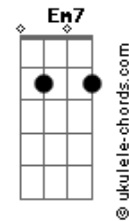

Toto - Rosanna

tom:

G (forma dos acordes no tom de A)

Afinação: D G C F A D

All I wanna do when I wake up in the morning is see your
Eyes, Rosanna, Rosanna

I never thought that a girl like you could ever care for me

Rosanna

All I wanna do in the middle of the evening is hold you
Tight, Rosanna, Rosanna

I didn't know you were looking for more than I could ever be

Not quite a year since she went away, Rosanna yeah
Now she's gone and I have to say

Meet you all the way
Meet you all the way, Rosanna yeah
Meet you all the way
Meet you all the way, Rosanna yeah

I can see your face still shining through the window on the
Other side, Rosanna, Rosanna

I didn't know that a girl like you could make me feel so sad

Rosanna

All I wanna tell you is now you'll never ever have to
Compromise, Rosanna, Rosanna

I never thought that losing you could ever hurt so bad

Acordes

Am G C F C G
Not quite a year since she went away, Rosanna yeah
Am G C F C G
Now she's gone and I have to say

G C (Am7) Dm7 F C G
Meet you all the way
G C (Am7) Dm7 F C G
Meet you all the way, Rosanna yeah
G C (Am7) Dm7 F C G
Meet you all the way
G C (Am7) Dm7 F C G A
Meet you all the way, Rosanna yeah

A G Gbm7 A D
G F Em7

Am G C F C G
Not quite a year since she went away, Rosanna yeah
Am G C F C G
Now she's gone and I have to say

G C (Am7) Dm7 F C G
Meet you all the way (Yeah, Hey, Yeah)
G C (Am7) Dm7 F C G
Meet you all the way, Rosanna yeah
G C (Am7) Dm7 F C G
Meet you all the way (Uhuuu, Yeah)
G C (Am7) Dm7 F C G A
Meet you all the way, Rosanna yeah

G C (Am7) Dm7 F C G
Meet you all the way
G C (Am7) Dm7 F C G
Meet you all the way, Rosanna yeah
G C (Am7) Dm7 F C G
Meet you all the way
G C (Am7) Dm7 F C G A
Meet you all the way, Rosanna yeah

4x A
12x A B C B A