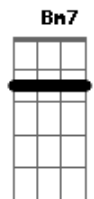

© ukulele-chords.com