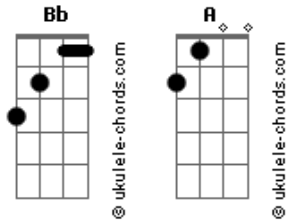

Train - Im About To Come To Life

Tom: **Bb**

(acordes na forma do tom **A**)

Capostrate na 1ª casa

Tabbed by: Geno

Email:

myself singing it along with the band on my way home from work. Enjoy.

Tuning: Standard, Capo 1st. All tabs are relative to Capo.

Intro: /Verse

Gtr. 1 (acoustic)

Very doubled actually 2 different but similar parts, I'll try to tab it for one

Guitar.

Riff 1: (let ring)

Chorus:

Acoustic plays chords:

Acordes

Electric guitar basically picks parts of the chords, too much to tab.

Bridge:

Then chorus, repeat chorus and fade.

Chords used for chorus:

E: 022400

C#m7: x46600 (also they use this variation: x46650)

A2: x02200