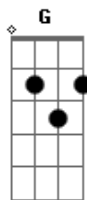

© ukulele-chords.com