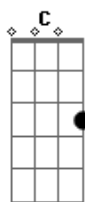

© ukulele-chords.com