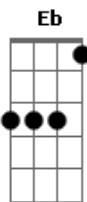

Tom: Eb

(com acordes na forma de C)
Capostrate na 3ª casa

Play that song
Am G C F
The one that makes me go all night long
Am G C F
The one that makes me think of you
Am G C F Am G
That's all you gotta do

C F Am G
Hey mister dj when you gonna spin it
C F

My baby's favorite record
Am G
She been waiting for a minute
C F
She invited all her friends

Am G
And I'm buying all the rounds

C F
And they're all dolled up

Am G
Dj please don't let me down

C F
When you gonna play that song, now

Am G
When you gonna earn that pay

C F
When you gonna play that song

Am G
And make my day

She said

C F
Play that song
Am G C F
The one that makes me go all night long
Am G C F
The one that makes me think of you
Am G C
That's all you gotta do

F Am G
Hey

C F
Play that song
Am G C F
The one the makes me stay out till dawn

Am G C F
The one that makes me go oo
Am G C F Am G
That's all you gotta do

C F
Hey mr. guitar

Am G
When you gonna strum it

C F
My girl just heard this song

Am G
And you should play it cause she loves it

C F
Can you get me off the hook

Am G
Get them fingers picking now

C F
I'll throw some money in your cup

Am G
Mister please don't let me down

C F
When you gonna play that song, now

Am G
Why you gotta hesitate

C F
When you gonna play that song

Am G
And make my day

She said

C F
Play that song
Am G C F
The one that makes me go all night long
Am G C F
The one that makes me think of me
Am G C
That's all you gotta do
F Am G

Hey
C F
Play that song
Am G C F
The one the makes me stay out till dawn
Am G C F
The one that makes me go oo
Am G C F Am G
That's all you gotta do
C

Acordes