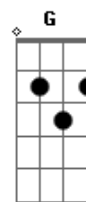

© ukulele-chords.com