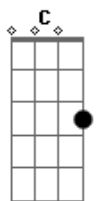

Travis - Closer

Tom: F

(intro) F Am Dm Bb

F Am
I've had enough, of this parade
Dm Bb
I'm thinking of, the words to say
F Am
We open up, unfinished parts
Dm Bb
Broken up, its so mellow

C Dm
And when I see you then I know it will be next to me
C Dm
And when I need you then I know you will be there with me
C
I'll never leave you

C Dm
And when I see you then I know it will be next to me
C Dm
And when I need you then I know you will be there with me
C
I'll never leave you

(refrão)

F Am
Just need to get closer, closer
Dm
Lean on me now
Bb
Lean on me now
F Am
Closer, closer
Dm
Lean on me now
Bb Dm
Lean on me now,
F
Lean on me now

(F Am Dm Bb)

C Dm
And when I see you then I know it will be next to me
C Dm
And when I need you then I know you will be there with me
C
I'll never leave you

Just need to get...

(refrão)

F Am
Just need to get closer, closer
Dm
Lean on me now
Bb
Lean on me now
F Am
Closer, closer
Dm
Lean on me now
Bb
Lean on me now,
F
Lean on me now

(F Am Dm Bb)

Closer, closer
Closer, closer

Acordes

© ukulele-chords.com

© ukulele-chords.com

© ukulele-chords.com

© ukulele-chords.com

© ukulele-chords.com