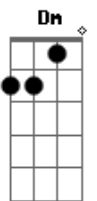

Travis - Closer

Tom: F

(intro) F Am Dm Bb

F Am
I've had enough, of this parade
Dm Bb
I'm thinking of, the words to say
F Am
We open up, unfinished parts
Dm Bb
Broken up, its so mellow

C Dm
And when I see you then I know it will be next to me
C Dm
And when I need you then I know you will be there with me
C
I'll never leave you

(F Am Dm Bb)

Closer, closer
Closer, closer

Acordes

© ukulele-chords.com

© ukulele-chords.com

© ukulele-chords.com

© ukulele-chords.com

© ukulele-chords.com