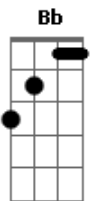

Travis - Closer

Tom: F

(intro) F Am Dm Bb

F Am
I've had enough, of this parade
Dm Bb
I'm thinking of, the words to say
F Am
We open up, unfinished parts
Dm Bb
Broken up, its so mellow

C Dm
And when I see you then I know it will be next to me
C Dm
And when I need you then I know you will be there with me
C
I'll never leave you

C Dm
And when I see you then I know it will be next to me
C Dm
And when I need you then I know you will be there with me
C
I'll never leave you

(refrão)

F Am
Just need to get closer, closer
Dm
Lean on me now
Bb
Lean on me now
F Am
Closer, closer
Dm
Lean on me now
Bb Dm
Lean on me now,
F
Lean on me now

(F Am Dm Bb)

C Dm
And when I see you then I know it will be next to me
C Dm
And when I need you then I know you will be there with me
C
I'll never leave you

Just need to get...

(refrão)

F Am
Just need to get closer, closer
Dm
Lean on me now
Bb
Lean on me now
F Am
Closer, closer
Dm
Lean on me now
Bb
Lean on me now,
F
Lean on me now

(F Am Dm Bb)

Closer, closer
Closer, closer

Acordes

© ukulele-chords.com

© ukulele-chords.com

© ukulele-chords.com

© ukulele-chords.com

© ukulele-chords.com