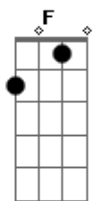

Travis - Closer

Tom: F

(intro) F Am Dm Bb

F Am
I've had enough, of this parade
Dm Bb
I'm thinking of, the words to say
F Am
We open up, unfinished parts
Dm Bb
Broken up, its so mellow

C Dm
And when I see you then I know it will be next to me
C Dm
And when I need you then I know you will be there with me
C
I'll never leave you

(refrão)
F Am
Just need to get closer, closer
Dm
Lean on me now
Bb
Lean on me now
F Am
Closer, closer
Dm
Lean on me now
Bb
Lean on me now,

F Am
Keep waking up, without you here
Dm Bb
Another day, another year
F Am
I seek the truth, we set apart
Dm Bb
Thinking of a second chance

C Dm
And when I see you then I know it will be next to me
C Dm
And when I need you then I know you will be there with me
C
I'll never leave you

(refrão)

F Am
Just need to get closer, closer
Dm
Lean on me now
Bb
Lean on me now
F Am
Closer, closer
Dm
Lean on me now
Bb Dm
Lean on me now,
F
Lean on me now

(F Am Dm Bb)

C Dm
And when I see you then I know it will be next to me
C Dm
And when I need you then I know you will be there with me
C
I'll never leave you

Just need to get...

(refrão)

F Am
Just need to get closer, closer
Dm
Lean on me now
Bb
Lean on me now
F Am
Closer, closer
Dm
Lean on me now
Bb
Lean on me now,
F
Lean on me now

(F Am Dm Bb)

Closer, closer
Closer, closer

Acordes

© ukulele-chords.com