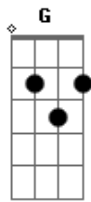

© ukulele-chords.com