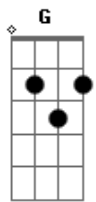

Travis - Last Train

Tom: A

(com acordes na forma de
Capo na 2ª casa
Capo 2
Intro: Em2 Em2 Am7

Em2 Am7
Rain on the brain
Em2 D Am7
Now there's flowers in your window
She oh she's so strange
I don't know anything about her

G
If it's all the same to you
D
Here's what I'm gonna do
Em2
I'm gonna write a song
Am7
Gonna sing it to everyone
G
Then I'll sing it to you
D
'Cos it was you that wrote it too
Em2
This could be the last train

Bridge: Em2 Am7 ... Am7

Em2 Am7
Window, with a room
Em2
In her hair and on her jacket
Am7 G
There's a picture in white of Che Guevara
D
As he sits beneath the tree,
Em2
that's not important
Am7
Well maybe he looked a bit like me

G D Am7
If you took all the little feelings in your heart
G D Am7
And took all those little feelings all apart
G D Am7 Em2
Oh now what's the point in doing all of that?

Acordes

© ukulele-chords.com

© ukulele-chords.com