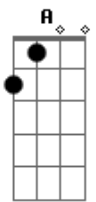

Travis - Last Train

Tom: A

(com acordes na forma de
Capo na 2ª casa
Capo 2
Intro: Em2 Em2 Am7

Em2 Am7
Rain on the brain
Em2 D Am7
Now there's flowers in your window
She oh she's so strange
I don't know anything about her

G
If it's all the same to you
D
Here's what I'm gonna do
Em2
I'm gonna write a song
Am7
Gonna sing it to everyone
G
Then I'll sing it to you
D
'Cos it was you that wrote it too
Em2
This could be the last train

Search, within yourself,
the feelings, everybody's got them
You left me on the shelf

G)

And now there no one to rely on

If it's all the same to you
Here's what I'm gonna do
I'm gonna buy a gun
Gonna shoot everything, everyone
And then I'll come for you
Cos it was you that drove me to...
This could be the last train

Bridge: Em2 Am7 ... Am7

Em2 Am7
Window, with a room
Em2
In her hair and on her jacket
Am7 G
There's a picture in white of Che Guevara
D
As he sits beneath the tree,
Em2
that's not important
Am7
Well maybe he looked a bit like me

G D Am7
If you took all the little feelings in your heart
G D Am7
And took all those little feelings all apart
G D Am7 Em2
Oh now what's the point in doing all of that?

Acordes

© ukulele-chords.com