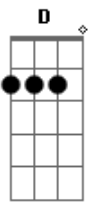

© ukulele-chords.com