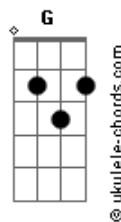

Troye Sivan - Angel Baby

tom:

C
[Primeira Parte]

C
I need a lover to keep me sane
Em
Pull me from hell bring me back again
Dm
Play me the classics, something romantic
G
Give him my all when I don't even have it
C
I always dreamed of a solemn face
Em
Someone who feels like a holiday
Dm
But now I'm in pieces, barely believing
G
Starting to think that I've lost all feeling

[Pré-Refrão]

F **G** **C**
You came out the blue on a rainy night, no lie
Dm
I'll tell you how I almost died
G
While you're bringing me back to life

[Refrão]

C **Em**
I just wanna live in this moment forever
Dm **G**
'Cause I'm afraid that living couldn't g?t any better
C **Em**
Started giving up on th? word 'forever'
Dm **G**
Until you give up heaven so we could be together

C
You're my angel, angel baby
Am
Angel, you're my angel
Dm **G**
Baby, baby you're my angel, angel baby

[Segunda Parte]

C
I'll fall in love with the little things
Em
Counting the tattoos on your skin
Dm
Tell me a secret, and baby I'll keep it
G
And maybe we can play house for the weekend

Acordes

[Pré-Refrão]

F **G** **C**
You came out the blue on a rainy night, no lie
Dm
I'll tell you how I almost died
G
While you're bringing me back to life

[Refrão]

C **Em**
I just wanna live in this moment forever
Dm **G**
'Cause I'm afraid that living couldn't g?t any better
C **Em**
Started giving up on th? word 'forever'
Dm **G**
Until you give up heaven so we could be together
C
You're my angel, angel baby
Am
Angel, you're my angel
Dm **G**
Baby, baby you're my angel, angel baby