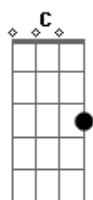

© ukulele-chords.com