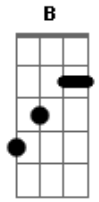

A|-----9-----7-----5-----
----10-- |
E|-----
----- |

And i'll be holdin' on to you
Em D C G
And i'll be holdin' on to you
Em D C G
And i'll be holdin' on to you
Em D C G
And i'll be holdin' on to you

Acordes

© ukulele-chords.com