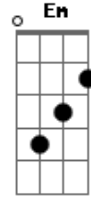

© ukulele-chords.com