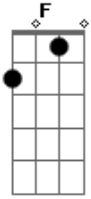

© ukulele-chords.com