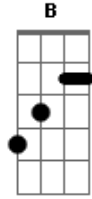

© ukulele-chords.com