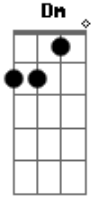

© ukulele-chords.com