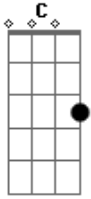

Set me free ^{G Am}
You're the judge, Oh no ^{F C}
Set me free ^{G Am}

You're the judge, Oh no ^{F C}
Set me free ^{G Am}
(F G C Am)
(F)

Acordes

© ukulele-chords.com