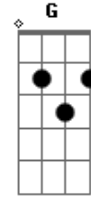

© ukulele-chords.com