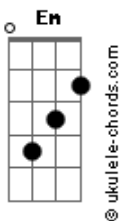

Twenty One Pilots - Vignette

tom:

Abm (forma dos acordes no tom de Dm)

Capostrate na 6ª casa

Intro: Dm C Em
G Dm Em

Dm
Not sure when it started
Em
Peelin' from his bones piece it back together all alone Dm
Em
Hope it held together long enough for he
Dm
To pitch the greener grasses and hope that she would agree
Em
Fresh off a binger in the woods
Dm
Flesh covered in bites
Em
Testin' what is real what is good
Dm
Man it's been a long night

Am Em
It's a tribute to zombies of which I've become
Dm
Where do I go from here?

Where do I go from here?

Dm C
Clinging to promises
Em G
Fighting off the vignette
Dm C
Tunnels cave visions fade
Em G
Swallowed by the vignette

(Dm Em)

Dm Em
He's thinkin': There's no way I'm headed there
Dm
Always sure-footed educated and was never scared
Em
Now he can't hold out his hand without it shakin'
Dm
Hounded by a bunch of dead when the search party found him
Em
Fresh off a binger in the woods
Dm
Flesh covered in bites
Em
Testing what is real what is good

Acordes

Man it's been a long night

Am Em
It's a tribute to zombies of which I've become
Dm
Where do I go from here?

Where do I go from here?

Dm C
Clinging to promises
Em G
Fighting off the vignette
Dm C
Tunnels cave visions fade
Em G
Swallowed by the vignette

Dm
No not me it's for a friend (ooh)
C
No no not me it's for a friend (ooh)
Em
No not me it's for a friend (ooh)
G
No no not me it's for a friend denial

(Dm C Em G)

Dm C
Clinging to promises
Em G
Fighting off the vignette
Dm C
Tunnels cave visions fade
Em G
Swallowed by the vignette

Dm
No not me it's for a friend (ooh)
C
No no not me it's for a friend (ooh)
Em
No not me it's for a friend (ooh)
G
No no not me it's for a friend denial

Dm
No not me it's for a friend (ooh)
C
No no not me it's for a friend (ooh)
Em
No not me it's for a friend (ooh)
G
No no not me it's for a friend denial