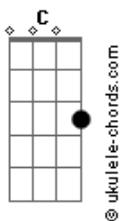

Twenty One Pilots - Vignette

tom:

Abm (forma dos acordes no tom de Dm)

Capostrate na 6ª casa

Intro: Dm C Em
G Dm Em

Dm
Not sure when it started
Em
Peelin' from his bones piece it back together all alone Dm
Em
Hope it held together long enough for he
Dm
To pitch the greener grasses and hope that she would agree
Em
Fresh off a binger in the woods
Dm
Flesh covered in bites
Em
Testin' what is real what is good
Dm
Man it's been a long night

Am Em
It's a tribute to zombies of which I've become
Dm
Where do I go from here?

Where do I go from here?

Dm C
Clinging to promises
Em G
Fighting off the vignette
Dm C
Tunnels cave visions fade
Em G
Swallowed by the vignette

(Dm Em)

Dm Em
He's thinkin': There's no way I'm headed there
Dm
Always sure-footed educated and was never scared
Em
Now he can't hold out his hand without it shakin'
Dm
Hounded by a bunch of dead when the search party found him
Em
Fresh off a binger in the woods
Dm
Flesh covered in bites
Em
Testing what is real what is good

Acordes

Man it's been a long night

Am Em
It's a tribute to zombies of which I've become
Dm
Where do I go from here?

Where do I go from here?

Dm C
Clinging to promises
Em G
Fighting off the vignette
Dm C
Tunnels cave visions fade
Em G
Swallowed by the vignette

Dm
No not me it's for a friend (ooh)
C
No no not me it's for a friend (ooh)
Em
No not me it's for a friend (ooh)
G
No no not me it's for a friend denial

(Dm C Em G)

Dm C
Clinging to promises
Em G
Fighting off the vignette
Dm C
Tunnels cave visions fade
Em G
Swallowed by the vignette

Dm
No not me it's for a friend (ooh)
C
No no not me it's for a friend (ooh)
Em
No not me it's for a friend (ooh)
G
No no not me it's for a friend denial

Dm
No not me it's for a friend (ooh)
C
No no not me it's for a friend (ooh)
Em
No not me it's for a friend (ooh)
G
No no not me it's for a friend denial