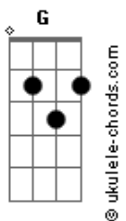

Twenty One Pilots - Vignette

tom:

Abm (forma dos acordes no tom de Dm)

Capostrate na 6ª casa

Intro: Dm C Em
G Dm Em

Dm
Not sure when it started
Em
Peelin' from his bones piece it back together all alone Dm
Em
Hope it held together long enough for he
Dm
To pitch the greener grasses and hope that she would agree
Em
Fresh off a binger in the woods
Dm
Flesh covered in bites
Em
Testin' what is real what is good
Dm
Man it's been a long night

Am Em
It's a tribute to zombies of which I've become
Dm
Where do I go from here?

Where do I go from here?

Dm C
Clinging to promises
Em G
Fighting off the vignette
Dm C
Tunnels cave visions fade
Em G
Swallowed by the vignette

(Dm Em)

Dm Em
He's thinkin': There's no way I'm headed there
Dm
Always sure-footed educated and was never scared
Em
Now he can't hold out his hand without it shakin'
Dm
Hounded by a bunch of dead when the search party found him
Em
Fresh off a binger in the woods
Dm
Flesh covered in bites
Em
Testing what is real what is good

Acordes

Man it's been a long night

Am Em
It's a tribute to zombies of which I've become
Dm
Where do I go from here?

Where do I go from here?

Dm C
Clinging to promises
Em G
Fighting off the vignette
Dm C
Tunnels cave visions fade
Em G
Swallowed by the vignette

Dm
No not me it's for a friend (ooh)
C
No no not me it's for a friend (ooh)
Em
No not me it's for a friend (ooh)
G
No no not me it's for a friend denial

(Dm C Em G)

Dm C
Clinging to promises
Em G
Fighting off the vignette
Dm C
Tunnels cave visions fade
Em G
Swallowed by the vignette

Dm
No not me it's for a friend (ooh)
C
No no not me it's for a friend (ooh)
Em
No not me it's for a friend (ooh)
G
No no not me it's for a friend denial

Dm
No not me it's for a friend (ooh)
C
No no not me it's for a friend (ooh)
Em
No not me it's for a friend (ooh)
G
No no not me it's for a friend denial