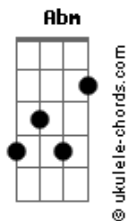

# Twenty One Pilots - Vignette

tom:

Abm (forma dos acordes no tom de Dm )

Capostrate na 6ª casa

Intro: Dm C Em  
G Dm Em

Dm  
Not sure when it started  
Em  
Peelin' from his bones piece it back together all alone Dm  
Em  
Hope it held together long enough for he  
Dm  
To pitch the greener grasses and hope that she would agree  
Em  
Fresh off a binger in the woods  
Dm  
Flesh covered in bites  
Em  
Testin' what is real what is good  
Dm  
Man it's been a long night

Am Em  
It's a tribute to zombies of which I've become  
Dm  
Where do I go from here?

Where do I go from here?

Dm C  
Clinging to promises  
Em G  
Fighting off the vignette  
Dm C  
Tunnels cave visions fade  
Em G  
Swallowed by the vignette

( Dm Em )

Dm Em  
He's thinkin': There's no way I'm headed there  
Dm  
Always sure-footed educated and was never scared  
Em  
Now he can't hold out his hand without it shakin'  
Dm  
Hounded by a bunch of dead when the search party found him  
Em  
Fresh off a binger in the woods  
Dm  
Flesh covered in bites  
Em  
Testing what is real what is good

## Acordes

Man it's been a long night

Am Em  
It's a tribute to zombies of which I've become  
Dm  
Where do I go from here?

Where do I go from here?

Dm C  
Clinging to promises  
Em G  
Fighting off the vignette  
Dm C  
Tunnels cave visions fade  
Em G  
Swallowed by the vignette