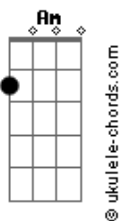

Twenty One Pilots - Vignette

tom:

Abm (forma dos acordes no tom de Dm)

Capostrate na 6ª casa

Intro: Dm C Em
G Dm Em

Dm
Not sure when it started
Em
Peelin' from his bones piece it back together all alone Dm
Em
Hope it held together long enough for he
Dm
To pitch the greener grasses and hope that she would agree
Em
Fresh off a binger in the woods
Dm
Flesh covered in bites
Em
Testin' what is real what is good
Dm
Man it's been a long night

Am Em
It's a tribute to zombies of which I've become
Dm
Where do I go from here?

Where do I go from here?

Dm C
Clinging to promises
Em G
Fighting off the vignette
Dm C
Tunnels cave visions fade
Em G
Swallowed by the vignette

(Dm Em)

Dm Em
He's thinkin': There's no way I'm headed there
Dm
Always sure-footed educated and was never scared
Em
Now he can't hold out his hand without it shakin'
Dm
Hounded by a bunch of dead when the search party found him
Em
Fresh off a binger in the woods
Dm
Flesh covered in bites
Em
Testing what is real what is good

Acordes

Man it's been a long night

Am Em
It's a tribute to zombies of which I've become
Dm
Where do I go from here?

Where do I go from here?

Dm C
Clinging to promises
Em G
Fighting off the vignette
Dm C
Tunnels cave visions fade
Em G
Swallowed by the vignette

Dm
No not me it's for a friend (ooh)
C
No no not me it's for a friend (ooh)
Em
No not me it's for a friend (ooh)
G
No no not me it's for a friend denial

(Dm C Em G)

Dm C
Clinging to promises
Em G
Fighting off the vignette
Dm C
Tunnels cave visions fade
Em G
Swallowed by the vignette

Dm
No not me it's for a friend (ooh)
C
No no not me it's for a friend (ooh)
Em
No not me it's for a friend (ooh)
G
No no not me it's for a friend denial

Dm
No not me it's for a friend (ooh)
C
No no not me it's for a friend (ooh)
Em
No not me it's for a friend (ooh)
G
No no not me it's for a friend denial