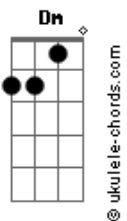

Twenty One Pilots - Vignette

tom:

Abm (forma dos acordes no tom de Dm)

Capostrate na 6ª casa

Intro: Dm C Em
G Dm Em

Dm
Not sure when it started
Em
Peelin' from his bones piece it back together all alone Dm
Em
Hope it held together long enough for he
Dm
To pitch the greener grasses and hope that she would agree
Em
Fresh off a binger in the woods
Dm
Flesh covered in bites
Em
Testin' what is real what is good
Dm
Man it's been a long night

Am Em
It's a tribute to zombies of which I've become
Dm
Where do I go from here?

Where do I go from here?

Dm C
Clinging to promises
Em G
Fighting off the vignette
Dm C
Tunnels cave visions fade
Em G
Swallowed by the vignette

(Dm Em)

Dm Em
He's thinkin': There's no way I'm headed there
Dm
Always sure-footed educated and was never scared
Em
Now he can't hold out his hand without it shakin'
Dm
Hounded by a bunch of dead when the search party found him
Em
Fresh off a binger in the woods
Dm
Flesh covered in bites
Em
Testing what is real what is good

Acordes

Man it's been a long night

Am Em
It's a tribute to zombies of which I've become
Dm
Where do I go from here?

Where do I go from here?

Dm C
Clinging to promises
Em G
Fighting off the vignette
Dm C
Tunnels cave visions fade
Em G
Swallowed by the vignette

Dm
No not me it's for a friend (ooh)
C
No no not me it's for a friend (ooh)
Em
No not me it's for a friend (ooh)
G
No no not me it's for a friend denial

(Dm C Em G)

Dm C
Clinging to promises
Em G
Fighting off the vignette
Dm C
Tunnels cave visions fade
Em G
Swallowed by the vignette

Dm
No not me it's for a friend (ooh)
C
No no not me it's for a friend (ooh)
Em
No not me it's for a friend (ooh)
G
No no not me it's for a friend denial

Dm
No not me it's for a friend (ooh)
C
No no not me it's for a friend (ooh)
Em
No not me it's for a friend (ooh)
G
No no not me it's for a friend denial