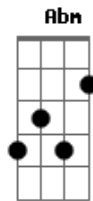

[Solo] **Dbm** **B** **Abm4** **A7M**
Dbm **B** **Abm4** **Dbm**

Dbm
 I had a heart made out of lead
Dbm
 I danced throught the valley of the shadow of death
Dbm **Gb**
 There ain't a ghost I'm afraid to see
Dbm
 But you've got a way, honey, of getting to me

[Solo] **Dbm** **B** **Abm4** **A7M**
Dbm **B** **Abm4** **Dbm**
Dbm **B** **Abm4** **A7M**

Dbm **B** **Abm4** **Dbm**

Dbm
 There ain't a bottle that can bring me down
Dbm
 I crawl out of the gutter, drink another round
A7M **Gb**
 For every nine lives there's nine kinds of hell
Dbm
 And a one-look woman got me under her spell

A7M **Gb**
 You've got a way
Dbm **B** **Abm** **Dbm**
 You've got a way of getting to me
A7M **Gb**
 You've got a way
Dbm **B** **Abm** **Dbm**
 You've got a way of getting to me

A7M **Gb**
 You've got a way
Dbm **B** **Abm** **Dbm**
 You've got a way of getting to me
A7M **Gb**
 You've got a way
Dbm **B** **Abm** **Dbm**
 You've got a way of getting to me

A7M
 You've got a way

Acordes

© ukulele-chords.com

© ukulele-chords.com

© ukulele-chords.com

© ukulele-chords.com

© ukulele-chords.com

© ukulele-chords.com