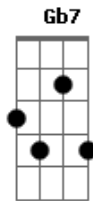

[Solo] **Dbm** **B** **Abm4** **A7M**
Dbm **B** **Abm4** **Dbm**

Dbm
 I had a heart made out of lead
Dbm
 I danced throught the valley of the shadow of death
Dbm **Gb**
 There ain't a ghost I'm afraid to see
Dbm
 But you've got a way, honey, of getting to me

A7M **Gb**
 You've got a way
Dbm **B** **Abm** **Dbm**
 You've got a way of getting to me
A7M **Gb**
 You've got a way
Dbm **B** **Abm** **Dbm**
 You've got a way of getting to me

A7M **Gb**
 You've got a way
Dbm **B** **Abm** **Dbm**
 You've got a way of getting to me
A7M **Gb**
 You've got a way
Dbm **B** **Abm** **Dbm**
 You've got a way of getting to me

A7M
 You've got a way

Acordes

© ukulele-chords.com

© ukulele-chords.com

© ukulele-chords.com

© ukulele-chords.com

© ukulele-chords.com

© ukulele-chords.com