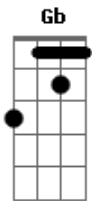

[Solo] **Dbm** **B** **Abm4** **A7M**
Dbm **B** **Abm4** **Dbm**

Dbm
 I had a heart made out of lead
Dbm
 I danced throught the valley of the shadow of death
Dbm **Gb**
 There ain't a ghost I'm afraid to see
Dbm
 But you've got a way, honey, of getting to me

A7M **Gb**
 You've got a way
Dbm **B** **Abm** **Dbm**
 You've got a way of getting to me
A7M **Gb**
 You've got a way
Dbm **B** **Abm** **Dbm**
 You've got a way of getting to me

A7M **Gb**
 You've got a way
Dbm **B** **Abm** **Dbm**
 You've got a way of getting to me
A7M **Gb**
 You've got a way
Dbm **B** **Abm** **Dbm**
 You've got a way of getting to me

A7M
 You've got a way

Acordes

© ukulele-chords.com

© ukulele-chords.com

© ukulele-chords.com

© ukulele-chords.com

© ukulele-chords.com

© ukulele-chords.com