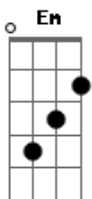

© ukulele-chords.com