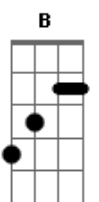

© ukulele-chords.com