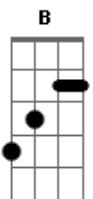

© ukulele-chords.com