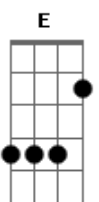

© ukulele-chords.com