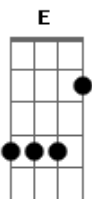

© ukulele-chords.com