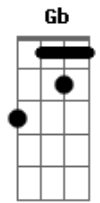

© ukulele-chords.com