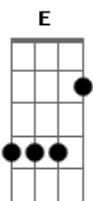

U2 - Original of the Species

Tom: A

The opening Piano Riff is:

A E
Baby slow down
Gbm Dbm A
The end is not as fun as the start
E Gbm Dbm
Please stay a child somewhere in your heart

G D A
I'll give you everything you want

G D A
Except the thing that you want

Am C A
You are the first one of your kind

A Gbm
And you feel like no-one before

Dbm E
You steal right under my door

A Gbm
And I kneel 'cos I want you some more

Dbm E
I want the lot of what you got

A E Gbm Dbm
Some people got way too much confidence baby, baby

G D A
I'll give you everything you want

G D A

Acordes

© ukulele-chords.com

© ukulele-chords.com

© ukulele-chords.com

© ukulele-chords.com

Dbm E
You steal right under my door

A Gbm
I kneel 'cos I want you some more

Dbm E
I want the lot of what you got

E
And I want nothing that you're not

A Gbm Dbm
Everywhere you go you shout it

E A
You don't have to be shy about it, no