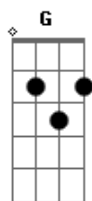

U2 - Original of the Species

Tom: A

The opening Piano Riff is:

A E
Baby slow down
Gbm Dbm A
The end is not as fun as the start
E Gbm Dbm
Please stay a child somewhere in your heart

G D A
I'll give you everything you want

G D A
Except the thing that you want

Am C A
You are the first one of your kind

A Gbm
And you feel like no-one before

Dbm E
You steal right under my door

A Gbm
And I kneel 'cos I want you some more

Dbm E
I want the lot of what you got

A E Gbm Dbm
Some people got way too much confidence baby, baby

G D A
I'll give you everything you want

G D A

Acordes

© ukulele-chords.com

© ukulele-chords.com

© ukulele-chords.com

© ukulele-chords.com

Dbm E
You steal right under my door

A Gbm
I kneel 'cos I want you some more

Dbm E
I want the lot of what you got

E
And I want nothing that you're not

A Gbm Dbm
Everywhere you go you shout it

E A
You don't have to be shy about it, no