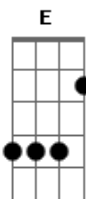

Abm Gb
Are you still mine?

B Gb
I need your love.

Abm Ebm
I need your love.

E
I need your love.

Gb B B7
God speed your love to me.

E Gb E D
Lonely rivers flow to the sea, to the sea,

E Gb B B7
To the open arms of the sea. Yeah!

Gb B
And time can do so much,

Abm Gb
Are you still mine?

B Gb
I need your love.

Abm Ebm
I need your love.

E
I need your love.

Gb B
God speed your love to me.

E Abm
Speed it to me.

E Gb B
God speed your love to me.

(I need your love.)

(I need your love.)

(I need your love.)

(Love, need, love, love.) (repete até o final?)

Acordes

© ukulele-chords.com

© ukulele-chords.com

© ukulele-chords.com