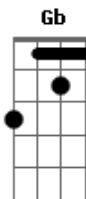

Gb B
And time can do so much,

Abm Gb
Are you still mine?

B Gb
I need your love.

Abm Ebm
I need your love.

E
I need your love.

Gb B
God speed your love to me.

E Abm
Speed it to me.

E Gb B
God speed your love to me.

(I need your love.)

(I need your love.)

(I need your love.)

(Love, need, love, love.) (repete até o final?)

Acordes

© ukulele-chords.com

© ukulele-chords.com

© ukulele-chords.com