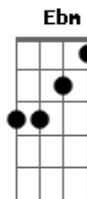

© ukulele-chords.com