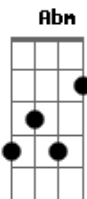

Abm Gb
Are you still mine?

B Gb
I need your love.

Abm Ebm
I need your love.

E
I need your love.

Gb B B7
God speed your love to me.

E Gb E D
Lonely rivers flow to the sea, to the sea,

E Gb B B7
To the open arms of the sea. Yeah!

Gb B
And time can do so much,

Abm Gb
Are you still mine?

B Gb
I need your love.

Abm Ebm
I need your love.

E
I need your love.

Gb B
God speed your love to me.

E Abm
Speed it to me.

E Gb B
God speed your love to me.

(I need your love.)

(I need your love.)

(I need your love.)

(Love, need, love, love.) (repete até o final?)

Acordes

© ukulele-chords.com

© ukulele-chords.com

© ukulele-chords.com