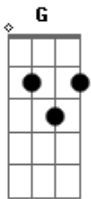

U2 - Zoo Station

Tom: G

Use heavy distortion and make the slides heard.

Intro: (Repeat about 12 times)

(The / means to slide all the way down the string)

Second Part of Intro & Also used in Chorus:

I'm ready, ready for the laughing gas
I'm ready, ready for what's next
Ready to duck, ready to dive
Ready to say I'm glad to be alive
I'm ready, I'm ready for the push
In the cool of the night, the warmth of the breeze
I'll be crawling around on my hands and knees

She's just down the line ... Zoo Station
Got to make it on time ... Zoo Station

I'm ready, I'm ready for the gridlock

I'm ready to take it to the street
Ready for the shuffle, ready for the deal
Ready to let go of the steering wheel
I'm ready, ready for the crush
She's just down the line ... Zoo Station
Got to make it on time ... Zoo Station

Alright, alright, alright, alright, alright
It's alright...it's alright...it's alright...it's alright
Hey baby...hey baby...hey baby...hey baby
it's alright, it's alright

Time is a train, makes the future the past
Leaves you standing in the station

Your face pressed up against the glass
I'm just down the line from your love...Zoo Station
Under the sign of your love...Zoo Station
I'm gonna be there...Zoo Station
Tracing the line...Zoo Station
I'm gonna make it on time...make it on time...Zoo Station
Just two stops down the line...Zoo Station
Just a stops down the line...Zoo Station

Solo at end:

Acordes

© ukulele-chords.com