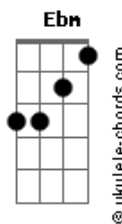

Untitled - Restless

tom:

Db (forma dos acordes no tom de B)

Capostrate na 2ª casa

I'm trying to sleep

It must be my dream

The thought of you

Keeps me awake

B Bb7 Gb

I wish you could

B Bb7 Gb

Be by my side

B Bb7 Gb

Don't be so mad

B Bb7 Gb

When I'm right here

I know you're gone

But I'm so lost

Acordes

I don't know where

I'll go today

B Bb7 Gb

I wish you good

B Bb7 Gb

Be by my side

B Bb7 Gb

Don't be so mad

B Bb7 Gb

When I'm right here

Ebm B Gb

I wish I could

(I wish I could)

Ebm B Gb

Go back in time

(Go back in time)

Ebm B Gb

To fix my mistakes

(To fix my mistakes)

Ebm B Gb

I'm out of time