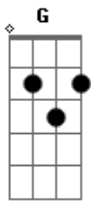

Uriah Heep - Lady In Black

tom:

Intro: ^{Am} ^C

^{Am}
She came to me one morning,
one lonely Sunday morning
^G
Her long hair flowing,
^{Am}
in the midwinter wind
I know not how she found me,
for in darkness I was walking
^G
And destruction lay around me,
^{Am}
from a fight I could not win

^{Am} ^C ^G ^{Am}
Ah ah ah ah ah
^C ^G ^{Am}
Ah ah ah ...x9

Acordes

© ukulele-chords.com

© ukulele-chords.com

© ukulele-chords.com