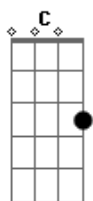

© ukulele-chords.com