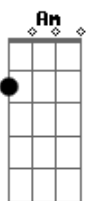

© ukulele-chords.com