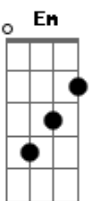

© ukulele-chords.com