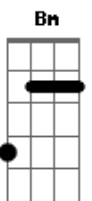

© ukulele-chords.com