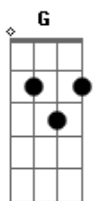

[Segunda Parte]

G Em C D
And the caravan has all my friends
G Em C D
It will stay with me until the end
C Bm Am G
Gypsy Robin, Sweet Emma Rose
C Bm Am G
Tell me everything I need to know
G C G C Bm Am G
La, la, la, la, la, la, la

[Refrão]

C Bm Am G C Bm Am G
Turn up your radio and let me hear the song
C Bm Am G
Switch on your electric light
C Bm Am G
Then we can get down to what is really wrong
C Bm Am G C Bm Am G
I long to hold you tight so I can feel you
C Bm Am G C Bm Am G
Sweet lady of the night I shall reveal you

G C C Bm Bm Am Am G G
Turn it up, turn it up, little bit higher radio
G C C Bm Bm Am Am G
La, la, la, la... etc

Turn it up, turn it up, so you know, radio

[Ponte]

G C G C Bm Am G
La, la, la, la, la, la, la
G C G C Bm Am G
La, la, la, la, la, la, la

[Terceira Parte]

G Em C D
And the caravan is painted red and white
G Em C D
That means ev'rybody's staying overnight
C Bm Am G
Now the barefoot gypsy player round the campfire sing and
play
C Bm Am G
And a woman tells us of her ways
G C G C Bm Am G
La, la, la, la, la, la, la
G C G C Bm Am G
La, la, la, la, la, la, la

[Refrão]

C Bm Am G C Bm Am G
Turn up your radio and let me hear the song
C Bm Am G
Switch on your electric light
C Bm Am G
Then we can get down to what is really wrong
C Bm Am G C Bm Am G
I long just to hold you tight so I can feel you
C Bm Am G C Bm Am G
Sweet lady of the night I shall reveal you
G C C Bm Bm Am Am G
Turn it up, turn it up, little bit higher radio
G C C Bm Bm Am Am G
Turn it up, that's enough, so you know it's got
soul
G C C Bm Bm Am Am G
Radio, radio turn it up, mm mm

Acordes

© ukulele-chords.com