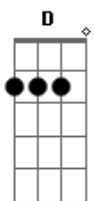

© ukulele-chords.com