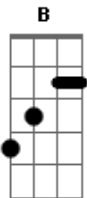

(com acordes na forma de G)

Verso:

Em Bm C D
She is something to behold
Bm C Em Bm C D Bm C
Elegant and bold
Em Bm C D
She is electricity
Bm C Em Bm C D Bm C
Running through my soul

(C D)

Refrão:

Em D
And I could easily lose my mind
G C
The way you kiss me will work each time
Em D
Calling me to come back to bed
G C
Singing Georgia on my mind
Em D G C
And I...
Em D G C
And I...

Verso:

Em Bm C D
Lips generous and warm
Bm C Em Bm C D Bm C
You build me up like steps
Em Bm C D
Eyes innocent and wild
Bm C Em Bm C D Bm C
Remind me what it's like

(C D)

Refrão:

Em D
And I could easily lose my mind
G C
The way you kiss me will work each time
Em D

Pulling me back into the flames
G C
And I'm burning up again, I'm burning up

Em D
And I, I never understood what was
G C
At stake, I never thought your love was worth
Em D
It's wait, well now you've come and gone
G C
I finally worked it out, I worked it out

Ponte 2x:

C
I never should have told you
D
I never should have let you see inside
Em
Don't want a trouble in your mind
G
Won't you let it be
C
I never should have told you
D
I never should have let you see inside
Em
Don't want a trouble in your mind
G
Won't you let it be

Interlúdio 2x: Em D Bm C

Refrão:

Em D
And I could easily lose my mind
G C
The way you kiss me will work each time
Em D
Pulling me back into the flames
G C
And I'm burning up again, I'm burning up
Em D
And I, I never understood what was
G C
At stake, I never thought your love was worth
Em D
It's wait, well now you've come and gone
G C
I finally worked it out, I worked it out

(Em D G C) 2x

Acordes