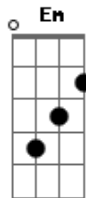

© ukulele-chords.com