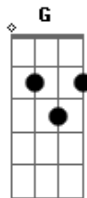

© ukulele-chords.com