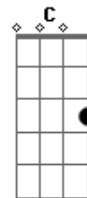

© ukulele-chords.com