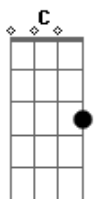

© ukulele-chords.com