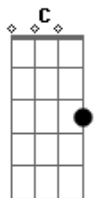

Vanessa Carlton - Afterglow

Tom: F

Most of it is chords but I will add in some of the tabs that you should play.

Intro: C Am G C (hold the C chord then pluck the A, G, and D strings)

C Am (B : -1-0--) G (B: -0-1--) F

F

Verses :

C Am G

D :-----0---

A :-----

Low E : -3-----

Then go into the C immediately from there.

Then the next part is :

Em G

The sun, goes down..

Chorus:

Am G Am Em Am C
And if you could see, what's come over me.

Am C Am C Am C

Then you would know.

Same chords for the next part

As I sit here in this darkness...

Em Am C Am...

C G C F
Am (B : -1-0--) C (B : -0-1--)

F

Chorus

End : A G A G A G A

Acordes

© ukulele-chords.com

© ukulele-chords.com