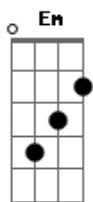

Eddie Vedder - Tonight You Belong To Me

Tom: G
Intro: G

G G7
I know (i know) you belong
C Cm
To somebody new
G Em
But tonight
C D G
You belong to me
(G C D)

G G7
Although (although) we're apart
C Cm
You're part of my heart
G Em
And tonight
C D G
You belong to me
(G C D)

C
Lay down
C

By the stream
C
How sweet
C
It will seem
G Em
Once more
C
Just to dream
Cm
In the moonlight

G
My honey i know (i know)
G7 C Cm
With the dark that you will be gone

G Em
But tonight
C D G
You belong to me
(G C D)

G Em
But tonight
C D G
You belong to me

Acordes

© ukulele-chords.com

© ukulele-chords.com

© ukulele-chords.com

© ukulele-chords.com

© ukulele-chords.com

© ukulele-chords.com