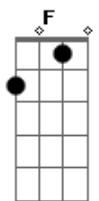

© ukulele-chords.com