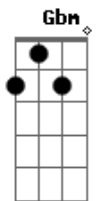

Wavves - Pony

tom:

Intro: A Gbm D A
A Gbm D F

[Primeira Parte]

A Gbm D A
She's stupid and pretty self assure
A Gbm D F
I'm hanging around but it's not me that she's looking for
A Gbm D A
Hard to express depressed and bored
A Gbm D F
Hard to express depressed and bored

(A Gbm D A)
(A Gbm D F)

[Segunda Parte]

A Gbm D A
Open wide and insert cure
A Gbm D F
I fall asleep dreaming of something fall as pure
A Gbm D A
It sits on my chest and stops my breathing

Acordes

© ukulele-chords.com