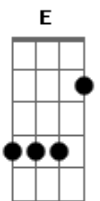

Wavves - Pony

tom:

Intro: A Gbm D A
A Gbm D F

[Primeira Parte]

A Gbm D A
She's stupid and pretty self assure
A Gbm D F
I'm hanging around but it's not me that she's looking for
A Gbm D A
Hard to express depressed and bored
A Gbm D F
Hard to express depressed and bored

(A Gbm D A)
(A Gbm D F)

[Segunda Parte]

A Gbm D A
Open wide and insert cure
A Gbm D F
I fall asleep dreaming of something fall as pure
A Gbm D A
It sits on my chest and stops my breathing

Acordes

© ukulele-chords.com

© ukulele-chords.com

© ukulele-chords.com

© ukulele-chords.com

© ukulele-chords.com

© ukulele-chords.com

A Gbm D F
I fall asleep staring at the ceiling

[Refrão]

A Gbm Db D
And the days go on
A Gbm Db D
It'll take some time
A Gbm Db D
To figure out
A Gbm Db D
It gets better
A Gbm Db D
It better
A Gbm Db D
It gets better
A Gbm Db D
It better
E D A
Leave me alone all by myself
E D
But this much is true
F
I'll always be lost without you
E D A
Leave me alone all by myself
E D
But this much is true
F
I'll always be lost without you