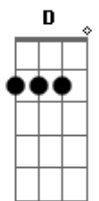

© ukulele-chords.com