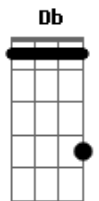

© ukulele-chords.com