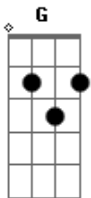

We the Lion - Fading

Tom: G

All my world is upside down
I see you lay on the ground
I feel your eyes closing forever
Leaving me behind
How can the story end
Where did you go my friend
Nothing will be the same
Without you
Without
Stay don't leave me on my own
Oh oh
I'm afraid you leave me but you go
Oh oh
I feel lost confused and unclear
I see you, what has happened here?
The fault is mine, you're gone forever

Leaving me alone, leaving me alone
How can the story end
Where did you go my friend
Nothing will be the same
Without you
Without
Stay don't leave me on my own
Oh oh
I'm afraid you leave me but you go
Oh oh
Stay don't leave me on my own
Oh oh
I'm afraid you leave me but you go
Oh oh
You'll always be a part of my life
I thought we were gonna grow old
But fate has a bitter sweet taste
I fear,? I've lost it all

Acordes

© ukulele-chords.com