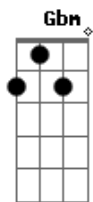

© ukulele-chords.com