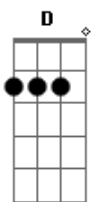

© ukulele-chords.com