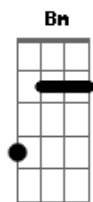

© ukulele-chords.com