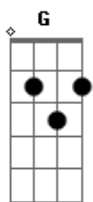

Weezer - Pink Triangle

Tom: G

É recomendável utilizar a afinação com 1/2 tom a baixo
Intro: dução (tem tipo um dedilhado/solo)

verso

Em
when i'm stable long enough Am
D G (Gbm)
i start to look around for love
Em Am
see a sweet in floral print D G
my mind begins the arrangement
Em (começa um riff de fundo mas n tirei)
Am
but when i start to feel that pull G
D
turns out I just pulled myself
Em Am
she would never go with me D G
were i the last girl on earth

Refrão

G Bm C G
i'm dumb she's a lesbian
C G D
i thought i had found the one
Em Bm C G
we were good as married in my mind D
C G
but married in my mind's no good
C Bm Am D Em
pink triangle on her sleeve G
C
let me know the truth
C D G
let me know the truth
solo

Final (outro)

C D G
let me know the truth

Acordes

© ukulele-chords.com