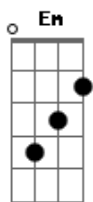

© ukulele-chords.com