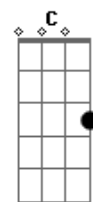

© ukulele-chords.com