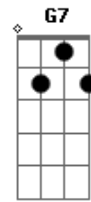

© ukulele-chords.com