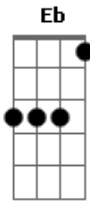

Westlife - More than words

Tom: G

Obs.: Recomenda-se afinar o violao meio tom abaixo (Eb, Ab, Db, Gb, Bb, Eb) e seguir a ordem dos acordes abaixo.

(G)
Intr.: (G G C Am D C D D) 2x

G G C Am D C D D G
you Saying "I love you" is not the word I want to hear from
G C Am D C Em
It's not that I want you not to say, but if you only knew
Bm Am D G D Em
How easy it would be to show me how you feel
Bm Am
More than words
D G7 C
Is all you have to do to make it real
Cm G Em
Then you wouldn't have to say that you love me
Am D G
Cause I'd already know
D Em Bm C
: What would you do if my heart was torn in two
: More than words to show you feel
: D G
: That your love for me is real

D Em Bm C
: What would you say if I took those words away
: Than you couldn't make things new
: D G G
: Just by saying I love you
C Am D D G G
La la ri la la ri la ri la, more than words
C Am D
La la ri la la ri la
G G C Am D C D D G
Now that I've tried to talk to you and make you understand
G C Am D C D Em
All you have to do is close your eyes and just reach out
your hands
Bm Am D G D Em
And touch me, hold me close, don't ever let me go
Bm Am
More than words
D G7 C
Is all I ever needed you to show
Cm G Em
Then you wouldn't have to say that you love me
Am D G
Cause I'd already know

REPETE |
C Am D D G
La la ri la la ri la ri la, more than words (2x)

Acordes

© ukulele-chords.com

© ukulele-chords.com

© ukulele-chords.com

© ukulele-chords.com

© ukulele-chords.com

© ukulele-chords.com