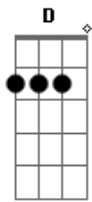

Westlife - More than words

Tom: G

Obs.: Recomenda-se afinar o violao meio tom abaixo (Eb, Ab, Db, Gb, Bb, Eb) e seguir a ordem dos acordes abaixo.

(G)
Intr.: (G G C Am D C D D) 2x

G G C Am D C D D G
you Saying "I love you" is not the word I want to hear from
G C Am D C Em
It's not that I want you not to say, but if you only knew
Bm Am D G D Em
How easy it would be to show me how you feel
Bm Am
More than words
D G7 C
Is all you have to do to make it real
Cm G Em
Then you wouldn't have to say that you love me
Am D G
Cause I'd already know
D Em Bm C
: What would you do if my heart was torn in two
: More than words to show you feel
: D G
: That your love for me is real

D Em Bm C
: What would you say if I took those words away
: Than you couldn't make things new
: D G G
: Just by saying I love you
C Am D D G G
La la ri la la ri la ri la, more than words
C Am D
La la ri la la ri la
G G C Am D C D D G
Now that I've tried to talk to you and make you understand
G C Am D C D Em
All you have to do is close your eyes and just reach out
your hands
Bm Am D G D Em
And touch me, hold me close, don't ever let me go
Bm Am
More than words
D G7 C
Is all I ever needed you to show
Cm G Em
Then you wouldn't have to say that you love me
Am D G
Cause I'd already know

REPETE |
C Am D D G
La la ri la la ri la ri la, more than words (2x)

Acordes