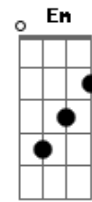

© ukulele-chords.com