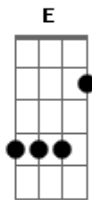

© ukulele-chords.com