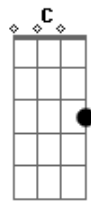

Westlife - More than words

Tom: G

Obs.: Recomenda-se afinar o violao meio tom abaixo (Eb, Ab, Db, Gb, Bb, Eb) e seguir a ordem dos acordes abaixo.

(G)
Intr.: (G G C Am D C D D) 2x

G G C Am D C D D G
you Saying "I love you" is not the word I want to hear from
G C Am D C Em
It's not that I want you not to say, but if you only knew
Bm Am D G D Em
How easy it would be to show me how you feel
Bm Am
More than words
D G7 C
Is all you have to do to make it real
Cm G Em
Then you wouldn't have to say that you love me
Am D G
Cause I'd already know
D Em Bm C
: What would you do if my heart was torn in two
: More than words to show you feel
: D G
: That your love for me is real

D Em Bm C
: What would you say if I took those words away
: Than you couldn't make things new
: D G G
: Just by saying I love you
C Am D D G G
La la ri la la ri la ri la, more than words
C Am D
La la ri la la ri la
G G C Am D C D D G
Now that I've tried to talk to you and make you understand
G C Am D C D Em
All you have to do is close your eyes and just reach out
your hands
Bm Am D G D Em
And touch me, hold me close, don't ever let me go
Bm Am
More than words
D G7 C
Is all I ever needed you to show
Cm G Em
Then you wouldn't have to say that you love me
Am D G
Cause I'd already know

REPETE |
C Am D D G
La la ri la la ri la ri la, more than words (2x)

Acordes

© ukulele-chords.com

© ukulele-chords.com

© ukulele-chords.com

© ukulele-chords.com

© ukulele-chords.com

© ukulele-chords.com