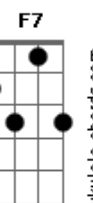

ukulele-chords.com