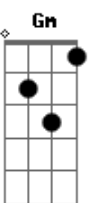

Willie Nelson - Crazy

Tom: F

Crazy, ^F crazy for feeling so lonely. ^{Db7 D7} ^{Gm} ^{C7}

^{C7} Crazy, crazy for feeling so blue.

^F I knew, you'd love me as long as you wanted. ^{D7} ^{Gm}

^F Then leave me, leave me for somebody new. ^{Bb} ^F ^{F7}

^{Gb7} ^{Bb} ^F ^{C7}

Worry, why do I let myself worry.

^{G7} Wonderin? what in the world did I do, to you.

^{Gm} | Ah crazy, ^F for thinking that my love could hold you. ^{Db7 D7}

^{Bb} I'm crazy for cryin?, ^{Am} and crazy for tryin?. ^{Gm} ^{D7}

^F And I'm crazy for lovin? you. ^{Gm7} ^{C7} ^F ^{Bb} ^F

Acordes

ukulele-chords.com

ukulele-chords.com

ukulele-chords.com

ukulele-chords.com

ukulele-chords.com

ukulele-chords.com