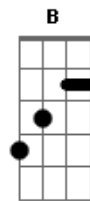

© ukulele-chords.com