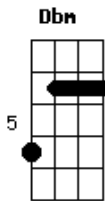

© ukulele-chords.com