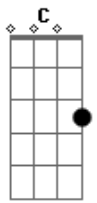

© ukulele-chords.com