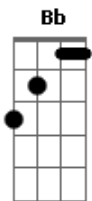

© ukulele-chords.com