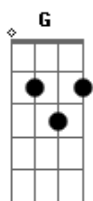

Wings - Juniors Farm

Tom: **F**

From: (Chris Taylor)

Intro: (Bass in brackets)

Solo ("Take me down Jimmy...")

Chords

Verse and Chorus:

Basically alternate **G** and **F**, with some lines ending on **F** to **Em**

e.g One way of playing the verse

G (**C**) **G** **F** **Em**

G (**C**) **G**
 You should've seen me with the poker man
 I had a honey and I bet a grand
F **Em**
 Just in the nick of time I looked at his hand

Ending:

Em D Em D C Bm Am Em D Em D C Bm Am C D G

Em X7998X

D X5777X

Acordes

© ukulele-chords.com

© ukulele-chords.com

© ukulele-chords.com