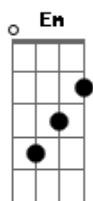

Wings - Juniors Farm

Tom: **F**

From: (Chris Taylor)

Intro: (Bass in brackets)

Solo ("Take me down Jimmy...")

Chords

Verse and Chorus:

Basically alternate **G** and **F**, with some lines ending on **F** to **Em**

e.g One way of playing the verse

G (**C**) **G** **F** **Em**

G (**C**) **G**
 You should've seen me with the poker man
 I had a honey and I bet a grand
F **Em**
 Just in the nick of time I looked at his hand

Ending:

Em D Em D C Bm Am Em D Em D C Bm Am C D G

Em X7998X

D X5777X

Acordes

© ukulele-chords.com

© ukulele-chords.com

© ukulele-chords.com