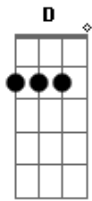

© ukulele-chords.com