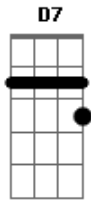

© ukulele-chords.com