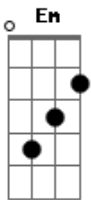

© ukulele-chords.com