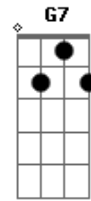

© ukulele-chords.com