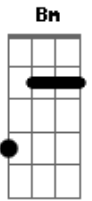

© ukulele-chords.com