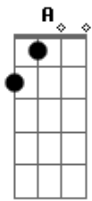

© ukulele-chords.com