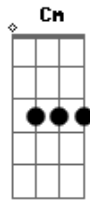

© ukulele-chords.com