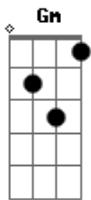

© ukulele-chords.com