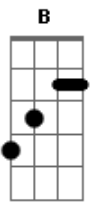

Yellowcard - Telescope

Tom: **A**

(com acordes na forma de)

Afinação: Drop **D** (**D A D G B E**)

Intro: Guitar 1 (Left):

Guitar 2 (Right):

Verse

Guitar 1:

Guitar 2:

Chorus

Guitar 1/2:

Verse

Guitar 1:

Guitar 2:

Guitar 3 (Listen for when to enter):

Chorus

Guitar 1/2:

Bridge

Guitar 1/2:

Interlude

Guitar 1:

Guitar 2:

Chorus

Guitar 1/2:

Outro

Guitar 1:

Guitar 2:

Acordes

© ukulele-chords.com

© ukulele-chords.com

© ukulele-chords.com

© ukulele-chords.com