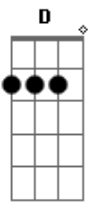

Yellowcard - Telescope

Tom: **A**

(com acordes na forma de)

Afinação: Drop **D** (**D A D G B E**)

Intro: Guitar 1 (Left):

Guitar 2 (Right):

Verse

Guitar 1:

Guitar 2:

Chorus

Guitar 1/2:

Verse

Guitar 1:

Guitar 2:

Guitar 3 (Listen for when to enter):

Chorus

Guitar 1/2:

Bridge

Guitar 1/2:

Interlude

Guitar 1:

Guitar 2:

Chorus

Guitar 1/2:

Outro

Guitar 1:

Guitar 2:

Acordes

© ukulele-chords.com

© ukulele-chords.com

© ukulele-chords.com

© ukulele-chords.com