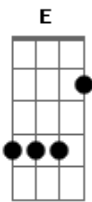

Yellowcard - Telescope

Tom: **A**

(com acordes na forma de)

Afinação: Drop **D** (**D A D G B E**)

Intro: Guitar 1 (Left):

Guitar 2 (Right):

Verse

Guitar 1:

Guitar 2:

Chorus

Guitar 1/2:

Verse

Guitar 1:

Guitar 2:

Guitar 3 (Listen for when to enter):

Chorus

Guitar 1/2:

Bridge

Guitar 1/2:

Interlude

Guitar 1:

Guitar 2:

Chorus

Guitar 1/2:

Outro

Guitar 1:

Guitar 2:

Acordes

© ukulele-chords.com

© ukulele-chords.com

© ukulele-chords.com

© ukulele-chords.com