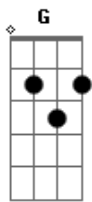

Yellowcard - Telescope

Tom: **A**

(com acordes na forma de)

Afinação: Drop **D** (**D A D G B E**)

Intro: Guitar 1 (Left):

Guitar 2 (Right):

Verse

Guitar 1:

Guitar 2:

Chorus

Guitar 1/2:

Verse

Guitar 1:

Guitar 2:

Guitar 3 (Listen for when to enter):

Chorus

Guitar 1/2:

Bridge

Guitar 1/2:

Interlude

Guitar 1:

Guitar 2:

Chorus

Guitar 1/2:

Outro

Guitar 1:

Guitar 2:

Acordes

© ukulele-chords.com

© ukulele-chords.com

© ukulele-chords.com

© ukulele-chords.com