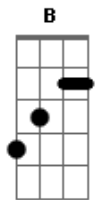

YMA - White Peacock

tom: Gb

Gbm7 B
So i la-ay down

A A
Under the town and start a fight

Gbm7 B
Against the moonlight

A A
Against the moonlight

Gbm7 B
Every single day

A A
I put a spell on the sun

B
Squeeze it

A A
Into the white peacock

Gbm7 B A
Oh, oh, ooh

Gbm7 B A
Oh, oh, ooh

Gbm7 B
Every single day

A
I put a spell on the sun

B
How is it going?

A A
To the clouds next do-ooH-or

A
Squeeze it!

Gbm7 B A
Into the white peaco-oh-ck

Gbm7 B A
Oh, oh, ooh

Gbm7 B A
Oh, oh, ooh

Gbm7 B A
Oh, oh, ooh

Gbm7 B A
Oh, oh, ooh

Acordes

© ukulele-chords.com