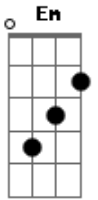

© ukulele-chords.com