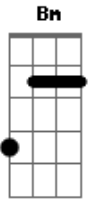

© ukulele-chords.com