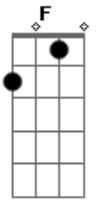

© ukulele-chords.com