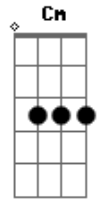

© ukulele-chords.com