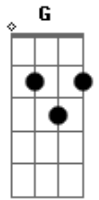

© ukulele-chords.com