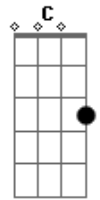

© ukulele-chords.com