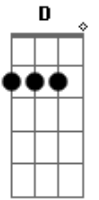

© ukulele-chords.com