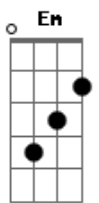

Yo La Tengo - Today Is The Day

Tom: D

Guitar Part 1:

Guitar Part 1: (same as Guitar Part 1 except play the following in place of the second bar)

Guitar Part 2:

Guitar Part 3:

Guitar Part 4:

Guitar Part 5:

Guitar Part 6:

Guitar Part 6: (same as Guitar Part 6 except play the following in place of the second and third bars)

Guitar Part 7:

Song Structure:

Guitar Part 1

D A
D D A
D A
D D

Guitar Part 2

Em D
Em D

Guitar Part 3 & Guitar Part 4

D A
I followed you foolishly
D A
You were at a smoky bar, you were out till three
D A
Sat alone inside my car, it was nearly four
D A
Couldn't wait for you all night so I broke the door
D A
I was gonna spend the night, coulda been okay
D A
We were gonna talk all night till I went away

Guitar Part 6 & Guitar Part 7

Gbm Em D
Gbm Em D
Gbm Em D

Acordes

© ukulele-chords.com

© ukulele-chords.com

© ukulele-chords.com

© ukulele-chords.com

© ukulele-chords.com