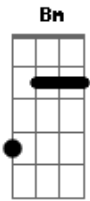

© ukulele-chords.com