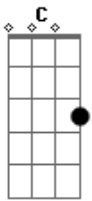

© ukulele-chords.com