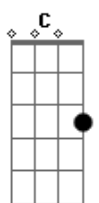

© ukulele-chords.com