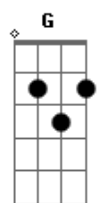

Yuat - Want You To Want Me

tom:

C

Intro: C

[Primeira Parte]

C C
I'll try to move on
Am Am
And I'll say I'll forget
F C
But it's you-oooo that I want

C C
You're the air in my lungs
Am
When I take a breath
Am F C
Oh it's you-oooo

C A
I think about you
A Am
And your hazelnut eyes
Am F Fm
Oh it's you-oooo
Fm C
That I like

Acordes

© ukulele-chords.com

© ukulele-chords.com

© ukulele-chords.com

© ukulele-chords.com

© ukulele-chords.com

© ukulele-chords.com