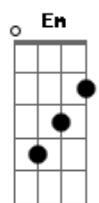

Yuat - Want You To Want Me

tom:

C

Intro: C

[Primeira Parte]

C C
I'll try to move on
Am Am
And I'll say I'll forget
F C
But it's you-oooo that I want

C C
You're the air in my lungs
Am
When I take a breath
Am F C
Oh it's you-oooo

C Em
Oh and I'll try
Em F Fm
To move on
Fm Em F Fm
?Cause I know that's what you want from me

C
Oh but I'm sorry
C
I can't help that I want you to want me
Fm
(Like I do)
Fm C
And it kills me to say
F
But I know that you will never love me this way
F
Love me the same

C A
I think about you
A Am
And your hazelnut eyes
Am F Fm
Oh it's you-oooo
Fm C
That I like

Acordes

© ukulele-chords.com

© ukulele-chords.com

© ukulele-chords.com

© ukulele-chords.com

© ukulele-chords.com

© ukulele-chords.com