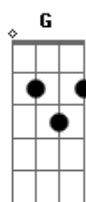

Zakk Wylde - Dead As Yesterday

Tom: **D**

Tuning: **D A D G B E**

Acordes

© ukulele-chords.com

© ukulele-chords.com

© ukulele-chords.com

© ukulele-chords.com