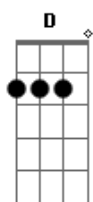

Zakk Wylde - Dead As Yesterday

Tom: **D**

Tuning: **D A D G B E**

Acordes

© ukulele-chords.com

© ukulele-chords.com

© ukulele-chords.com

© ukulele-chords.com