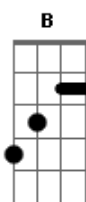

Zakk Wylde - Dead As Yesterday

Tom: **D**

Tuning: **D A D G B E**

Acordes

© ukulele-chords.com

© ukulele-chords.com

© ukulele-chords.com

© ukulele-chords.com