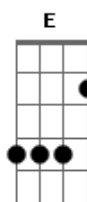

Zakk Wylde - Dead As Yesterday

Tom: **D**

Tuning: **D A D G B E**

Acordes

© ukulele-chords.com

© ukulele-chords.com

© ukulele-chords.com

© ukulele-chords.com