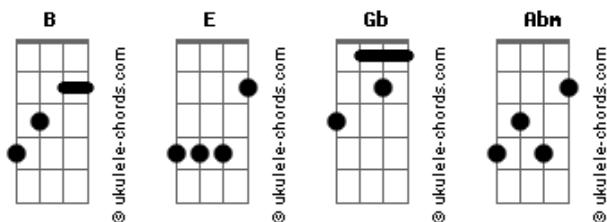

# Zara Larsson - She's Not Me Pate 1

Tom: B  
Intro: E Gb Abm B

E Gb  
She doesn't love you like I do  
Abm B  
She doesn't have my name  
E Gb  
However she tries to act like it  
Abm B  
She'll never be the same

E Gb  
But she's new and she's beautiful  
Abm B  
You've never been in a fight  
E Gb  
Yeah it's awfully perfect now  
Abm B  
But you just know deep inside

E Gb  
She's not me  
Abm B  
She's not me  
E Gb  
She's not me, baby  
Abm B  
She's not me

## Acordes

Does she make you feel wanted like I did  
Abm B  
Make you feel like you're the one thing that matters  
E Gb  
You let her head rest on your chest  
Abm B  
But when you close your eyes

E Gb  
You'll be seeing my face again  
Abm B  
I'll be crossing your mind  
E Gb  
You'll be dreaming on places we went  
Abm B  
And then you'll wake up to find