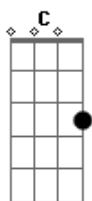

© ukulele-chords.com