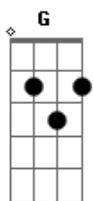

Zé Ramalho - Knockin' On Heavens Door

Tom: G

Intro: G D Am C (4X)

G D Am
Mama, take this badge off of me
G D C
I can't use it anymore.
G D Am
It's gettin' dark, too dark for me to see
G D C
I feel like I'm knockin' on heaven's door.

G D Am
Knock, knock, knockin' on heaven's door
G D C
Knock, knock, knockin' on heaven's door
G D Am
Knock, knock, knockin' on heaven's door
G D C
Knock, knock, knockin' on heaven's door

G D Am
Mama, put my guns in the ground
G D C
I can't shoot them anymore.
G D Am
That long black cloud is comin' down
G D C
I feel like I'm knockin' on heaven's door.

G D Am
Knock, knock, knockin' on heaven's door
G D C
Knock, knock, knockin' on heaven's door
G D Am
Knock, knock, knockin' on heaven's door
G D C
Knock, knock, knockin' on heaven's door
G D Am
Knock, knock, knockin' on heaven's door
G D C
Knock, knock, knockin' on heaven's door

Acordes

© ukulele-chords.com