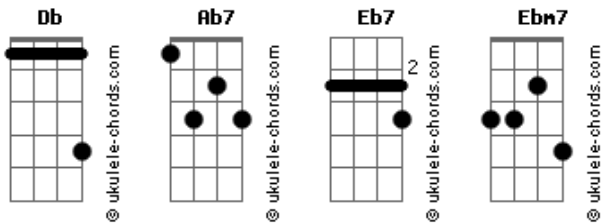

# Ziggy Marley - True to myself

Tom: **Db**  
Intro: **Db Ab7 Eb7**  
Solo:

**Db** **Ab7** **Ebm7**  
Life has come a long way since yesterday I say  
**Db** **Ab7** **Ebm7**  
And its not the same old thing over again I say  
**Db** **Ab7** **Ebm7**  
Just do what you feel and don't you fool yourself I say  
**Db** **Ab7** **Ebm7**  
Cause I can't make you happy unless I am I say I say I

**Db** **Ab7** **Ebm7**  
Got to be true to myself, Got to be true to myself  
**Db** **Ab7** **Ebm7**  
Day in day out I've asked many questions I say  
**Db** **Ab7** **Ebm7**  
Only to find the truth it never changes I say  
**Db** **Ab7** **Ebm7**  
If you don't deal with it it keeps killing you a little by  
little I say  
**Db** **Ab7** **Ebm7**  
Call me selfish if you will my life I alone can live I say I  
say I

## Acordes

**Db** **Ab7** **Ebm7**  
Solo:

**Db** **Ab7** **Ebm7**  
I don't care if it hurts I'm tired of lies and all these games  
**Db** **Ab7** **Ebm7**  
I've reached a point in life no longer can I be this way  
**Db** **Ab7** **Ebm7**  
Don't come crying to me I too have shed my share of tears  
**Db** **Ab7** **Ebm7**  
I'm moving on yes I'm grooving on well I'm finally free I've