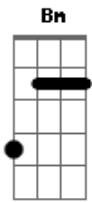

© ukulele-chords.com