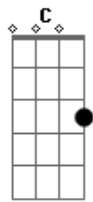

© ukulele-chords.com