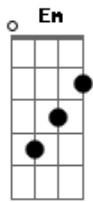

© ukulele-chords.com