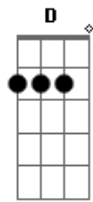

© ukulele-chords.com