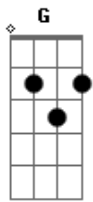

Zucchero - Wonderful Life

Tom: G

Intro: Em C G G
Em C G G

Em C G
Here I go, out to sea again
G Em
The sunshine fills my hair
C G G
And dreams hang in the air
Em C G
Gulls in the sky and in my blue eye
G Em
You know it feels unfair
C G G
There's magic everywhere
Em Bm
Look at me standing
G Am
Here on my own again
Em Bm G Am
Up straight in the sunshine

Em G
No need to run and hide
Em C D
It's a wonderful, wonderful life
Em G
No need to laugh and cry
Em C D

It's a wonderful, wonderful life

Em C G
The sun's in your eyes, the heat is in your hair
G Em
They seem to hate you
C G G
Because you're there
Em C G
And I need a friend, oh I need a friend
G Em
To make me happy
C G G
Not stand here on my own
Em Bm
Look at me standing
G Am
Here on my own again
Em Bm G Am
Up straight in the sunshine
Em G
No need to run and hide
Em C D
It's a wonderful, wonderful life
Em G
No need to laugh and cry
Em C D
It's a wonderful, wonderful life

Acordes

© ukulele-chords.com